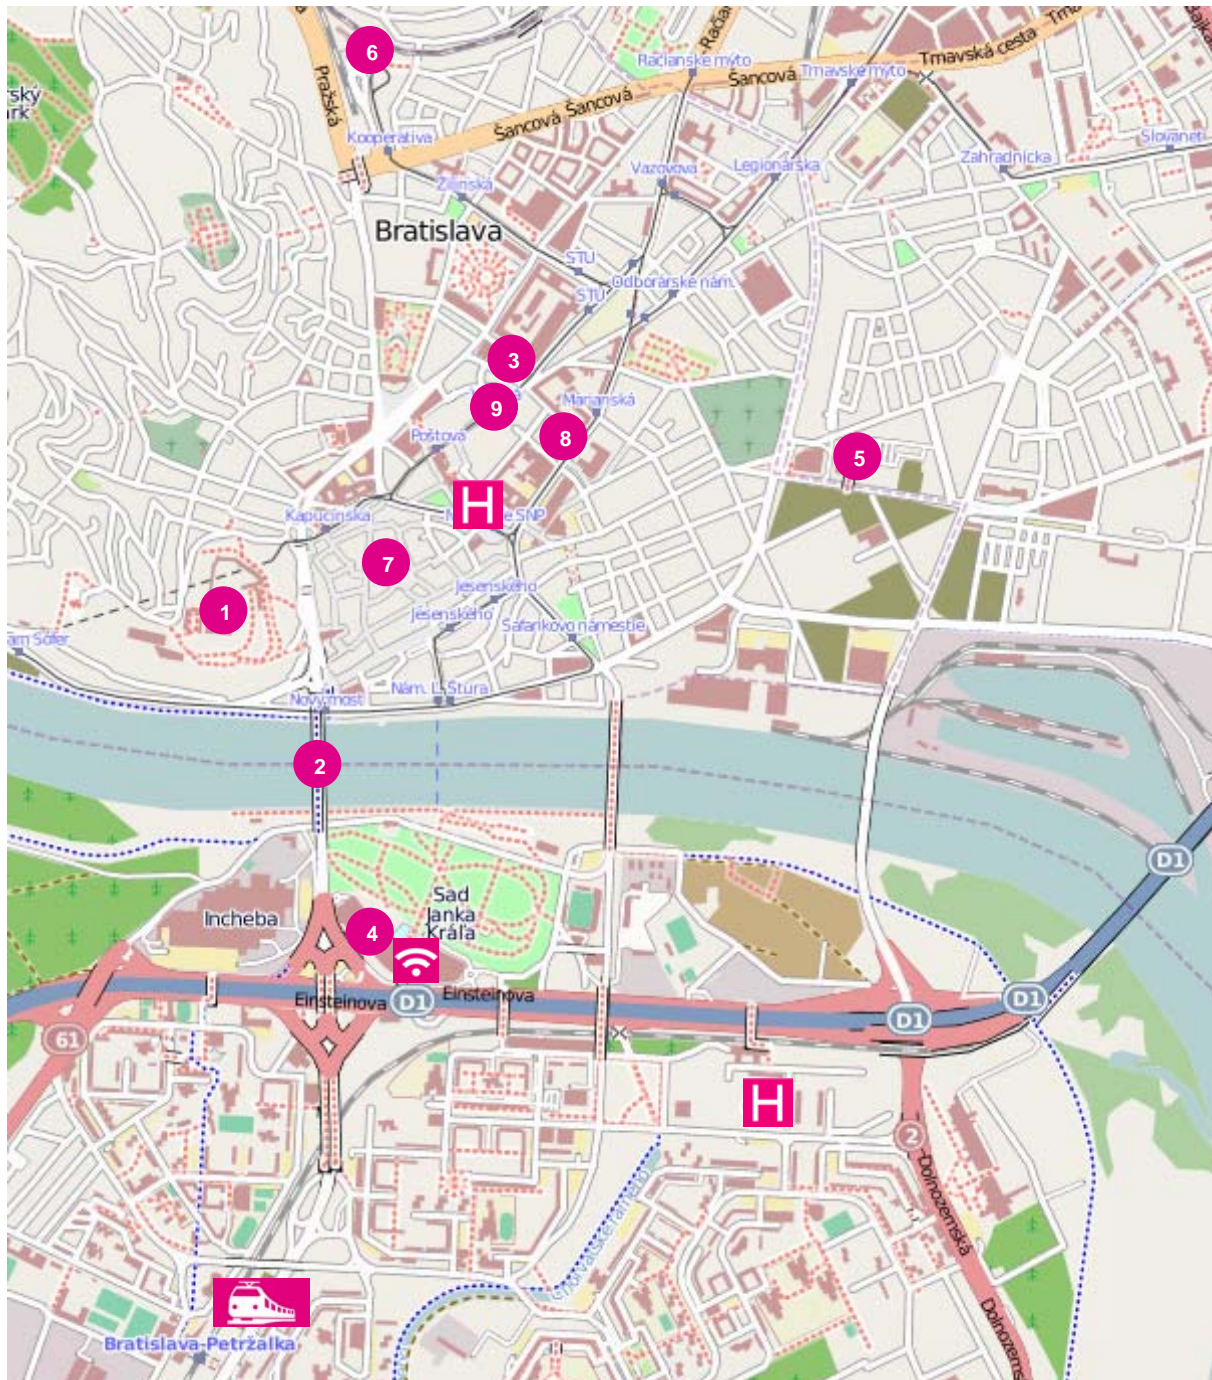

BRATISLAVA

Saturday, March 28

esntrain
departure at Petržalka

Bratislava Castle

Nový Most Bridge

Welcome Party
Manana Pub
Kollarovo Nám. c.15

Aupark
Shopping Center

Main Bus Station
Mlynske nivy 31

Main Station
Hlavná Stanica

Old Town

Patio Hostel
www.patiohostel.com

Vegas Hostel
www.vegashostel.sk

Emergencies

Several Internet
Cafés at Aupark Mall